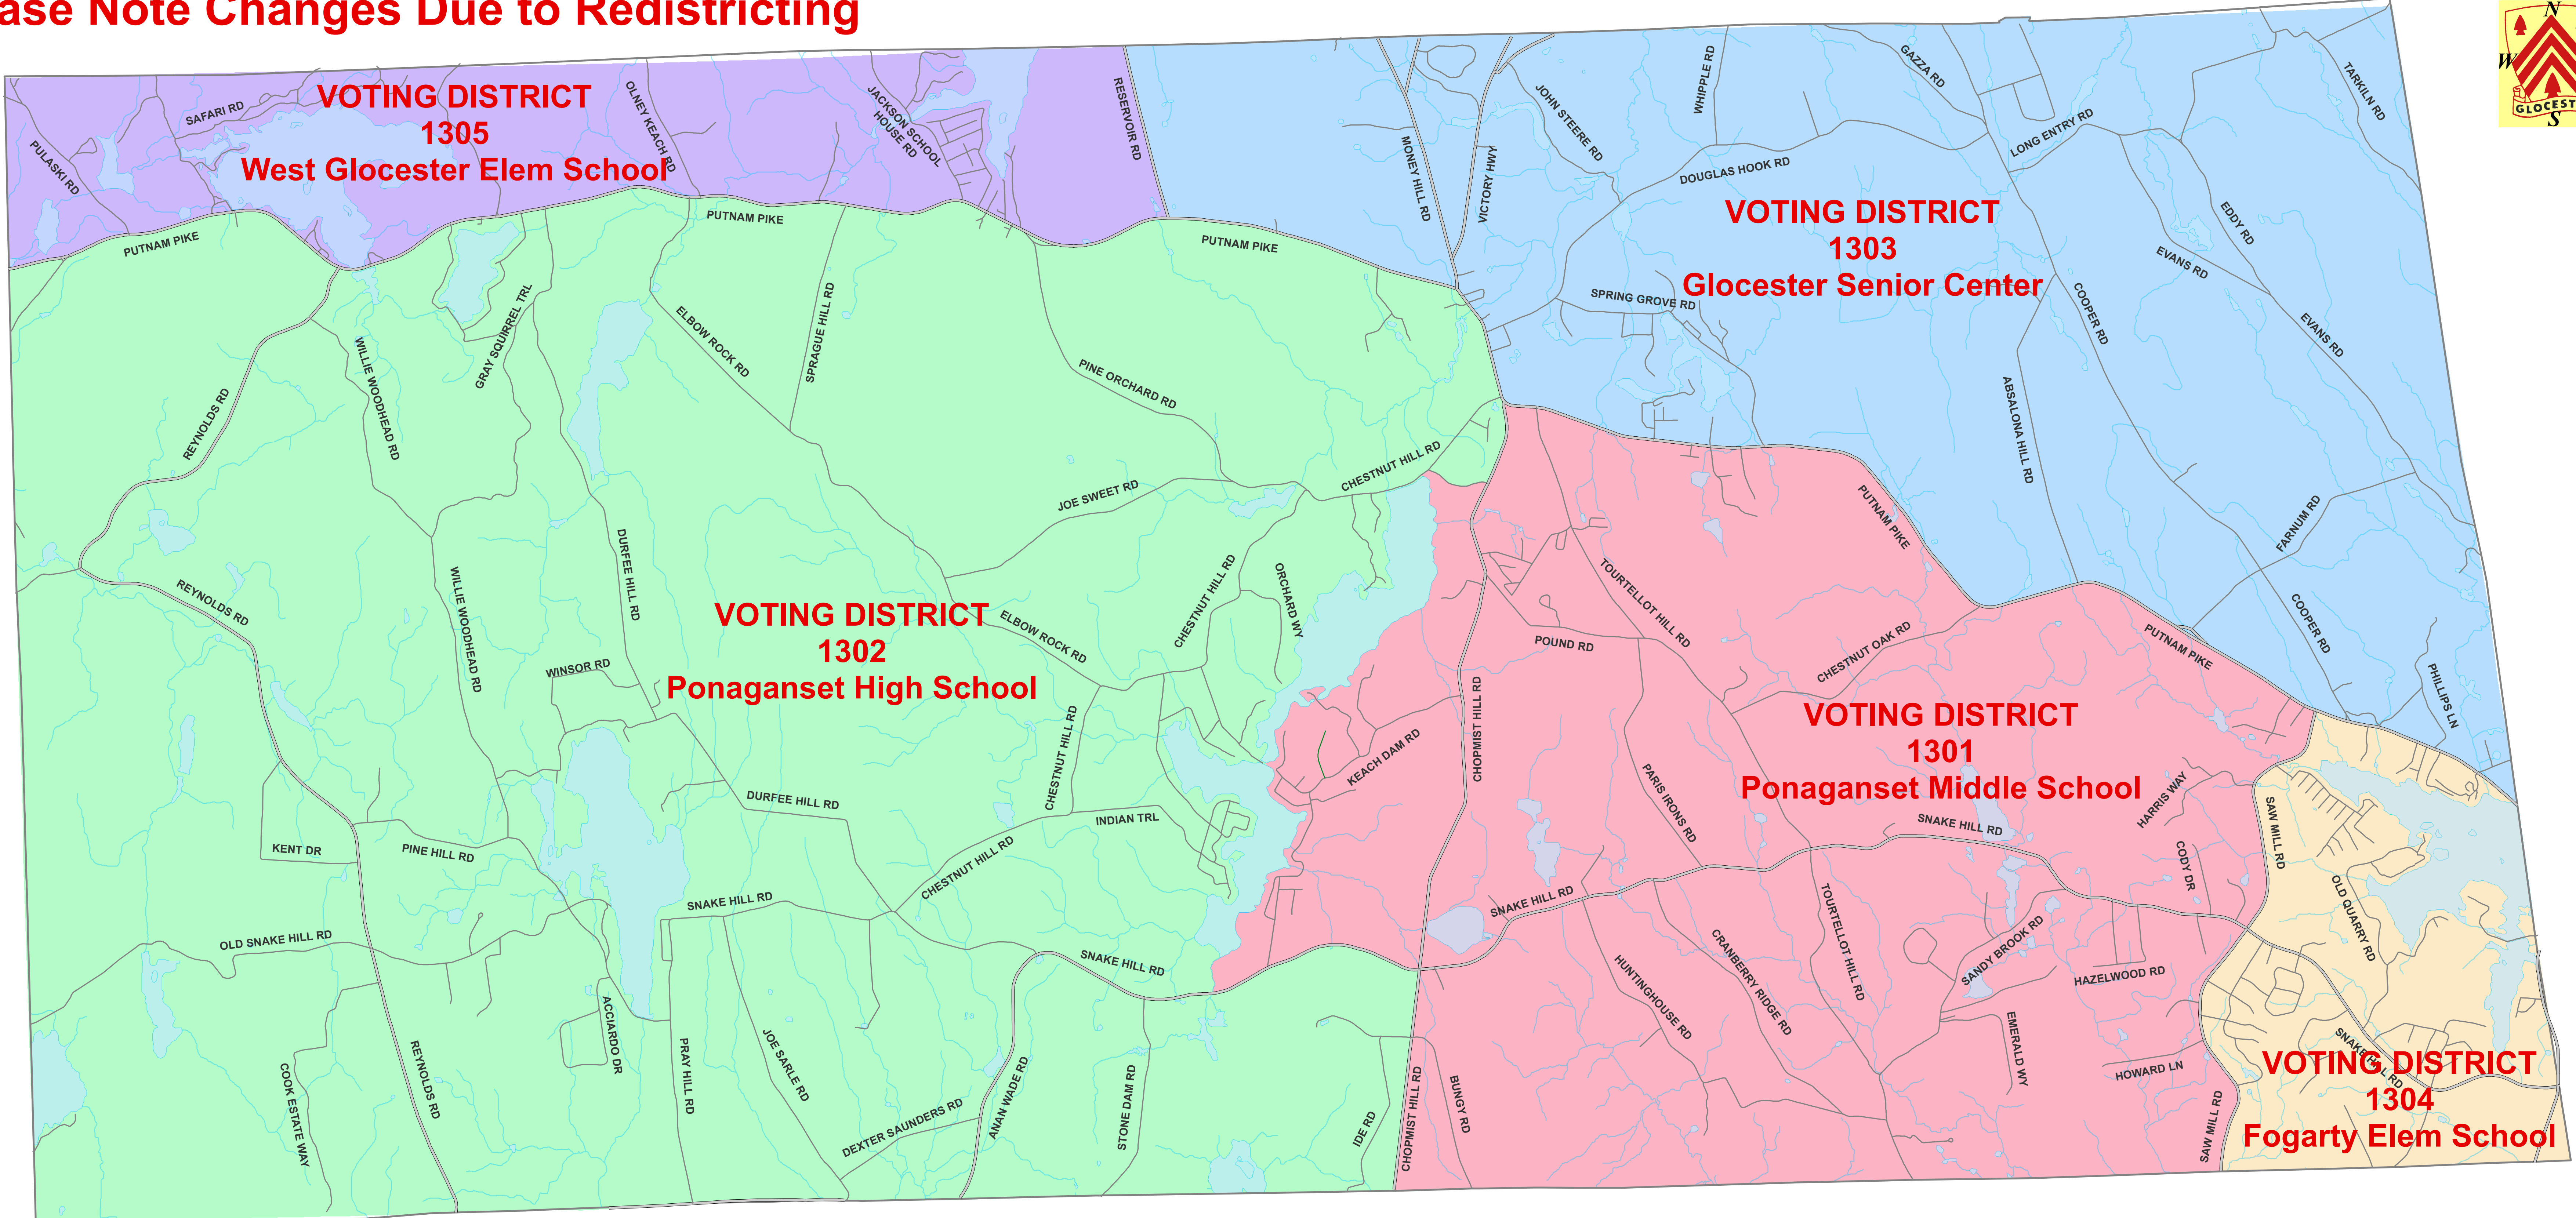

# Town of Glocester - 2022 Voting Locations

**Please Note Changes Due to Redistricting**

**2022 Election**  
 Primary Election – September 13, 2022  
 General Election – November 8, 2022

Polls Open 7:00 a.m.  
 Polls Close 8:00 p.m.